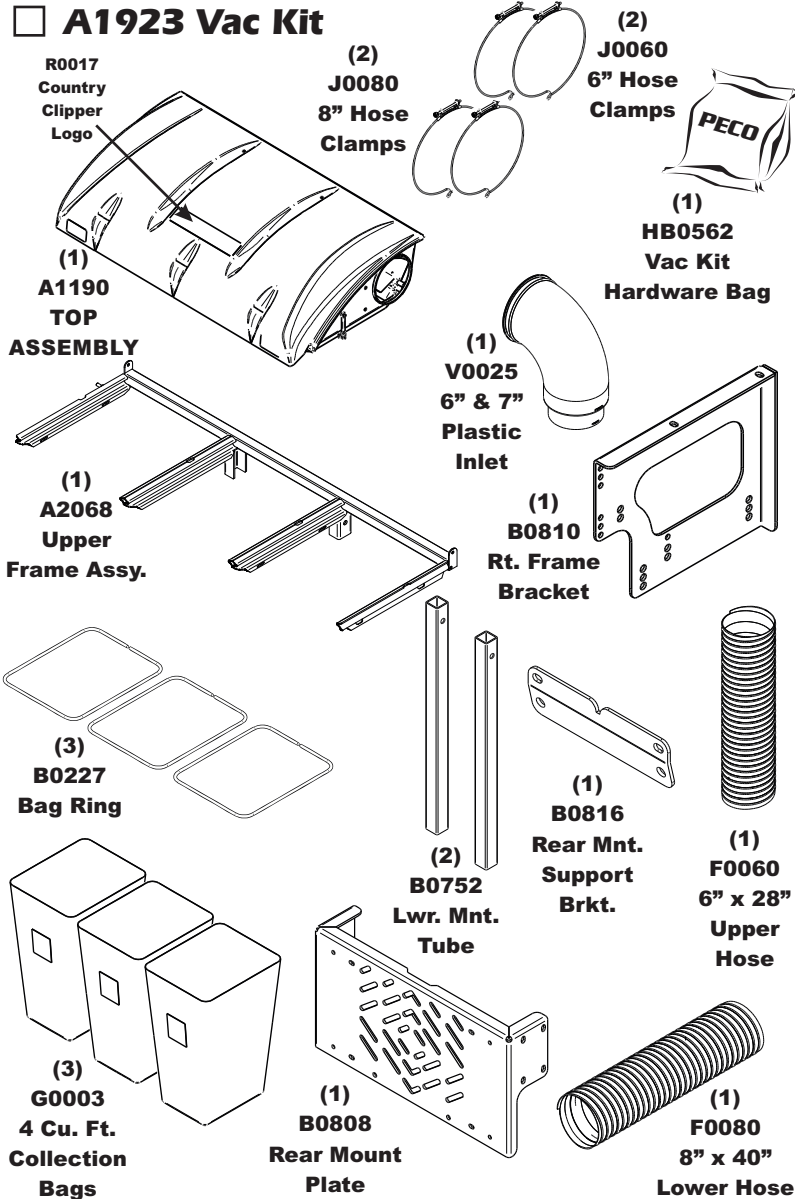

**Deck Size:** 52" & 60"

**Vac Type:** 15 Cubic Foot Pro 3 Bagger

**Deck Type:**

**Drive Type:** PTO-C (4-Blade)

**Revision #:** 4 - Updated Weight Kit - 1/12/2018

**Fits Year(s):** 2013-2018 Charger & 2013-2017 Challenger

**A1923 Vac Kit**

**A1925 Mount Kit**

**A1929 Boot Kit**

**A2121 Dual Weight Kit / Single Caster**

**A2162 Quad Weight Kit / Single Caster**