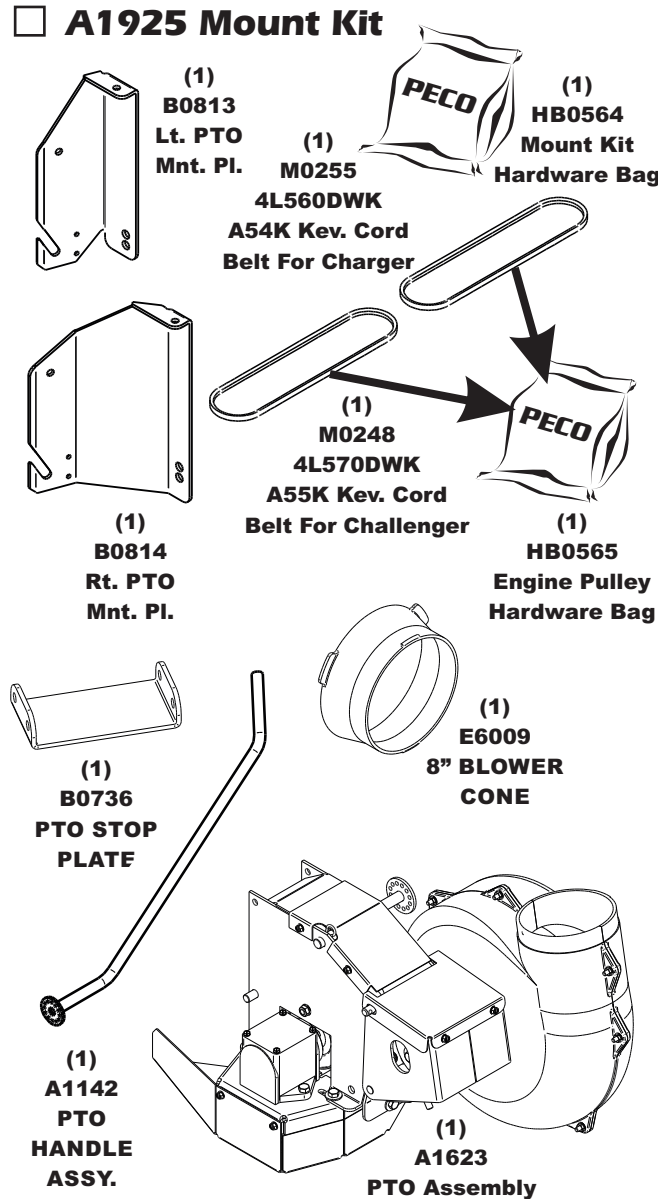

**Unit Model #: 49131501 (629GZ-001A)**

**Mower/Type:** Country Clipper / Charger & Challenger

**Owner's Manual:** Q0469

**Engine Type:** Kawasaki FS730V, Kawasaki FX801V, Kohler 27HP & Briggs & Stratton 30HP

**Deck Size:** 52" & 60"

**Vac Type:** 15 Cubic Foot Pro 3 Bagger

**Deck Type:**

**Drive Type:** PTO-C (4-Blade)

**Revision #:** 4 - Updated Weight Kit - 1/12/2018

**Fits Year(s):** 2013-2018 Charger & 2013-2017 Challenger

**A1923 Vac Kit**

**A1925 Mount Kit**

**A1929 Boot Kit**

**A2121 Dual Weight Kit / Single Caster**

**A2162 Quad Weight Kit / Single Caster**