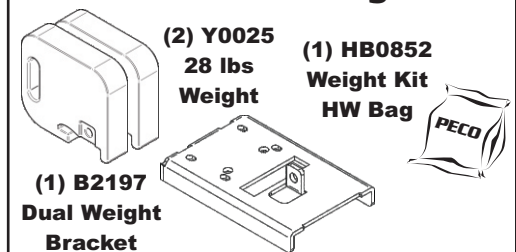

☐ **A2369 Dual Weight Kit**