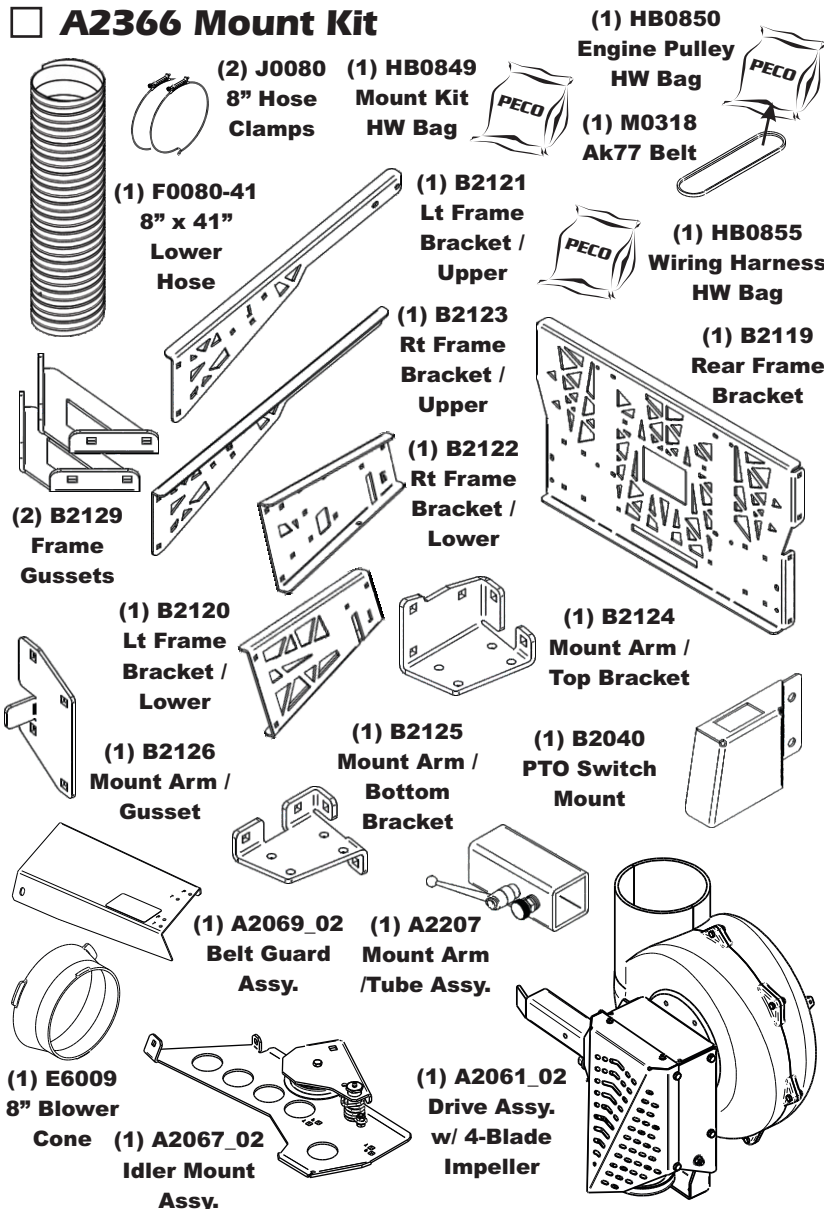

Unit Model #: 22131501

Mower: Toro Z-Master 4000 Series

Owner's Manual: Q0580

Mower Type:

Deck Size: 60"

Vac Type: 15 Cubic Foot Pro 3B

Deck Type:

Drive Type: PTO-X Drive

Revision #: 0

Fits Year(s): 2020 - Newer

A2364 Vac Kit

A2366 Mount Kit

A2368 Boot Kit

A2369 Dual Weight Kit

A2370 Quad Weight Kit

A2371 Baffle Kit