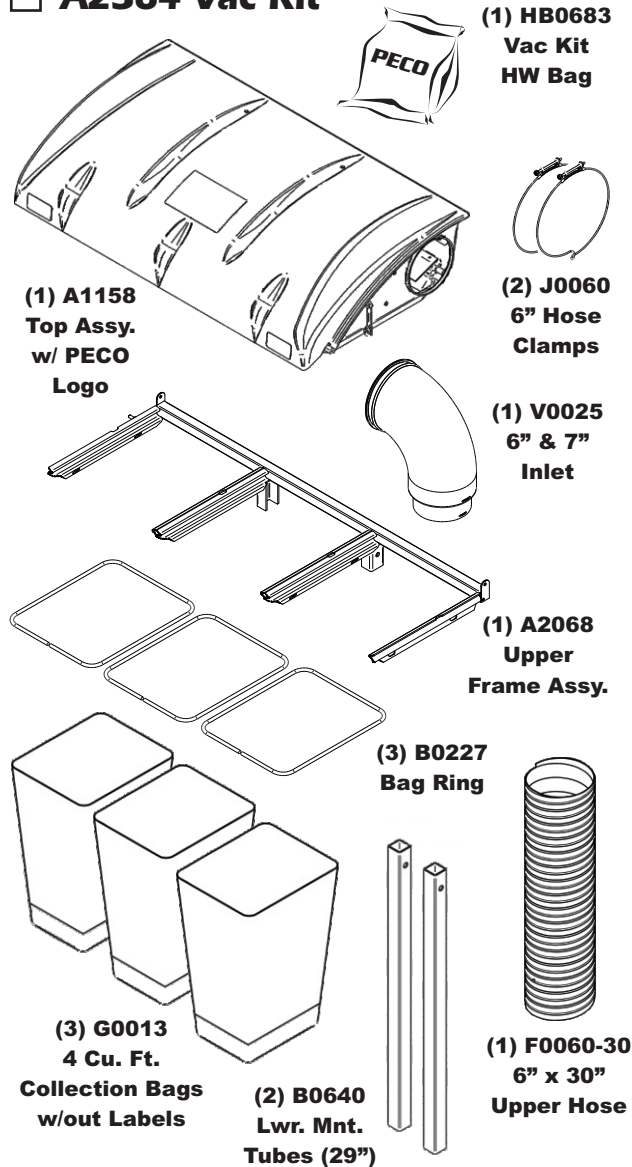

Unit Model #: 22131501

Mower: Toro Z-Master 4000 Series

Owner's Manual: Q0580

Mower Type:

Deck Size: 60"

Vac Type: 15 Cubic Foot Pro 3B

Deck Type:

Drive Type: PTO-X Drive

Revision #: 0

Fits Year(s): 2020 - Newer

A2364 Vac Kit

A2366 Mount Kit

A2368 Boot Kit

A2369 Dual Weight Kit

A2370 Quad Weight Kit

A2371 Baffle Kit