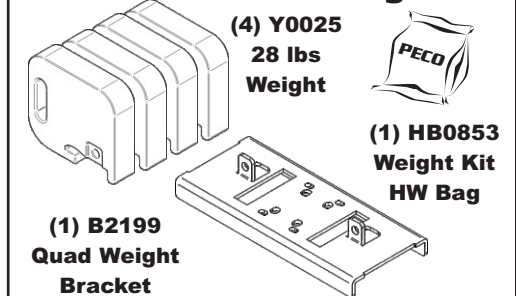

☐ **A2370 Quad Weight Kit**